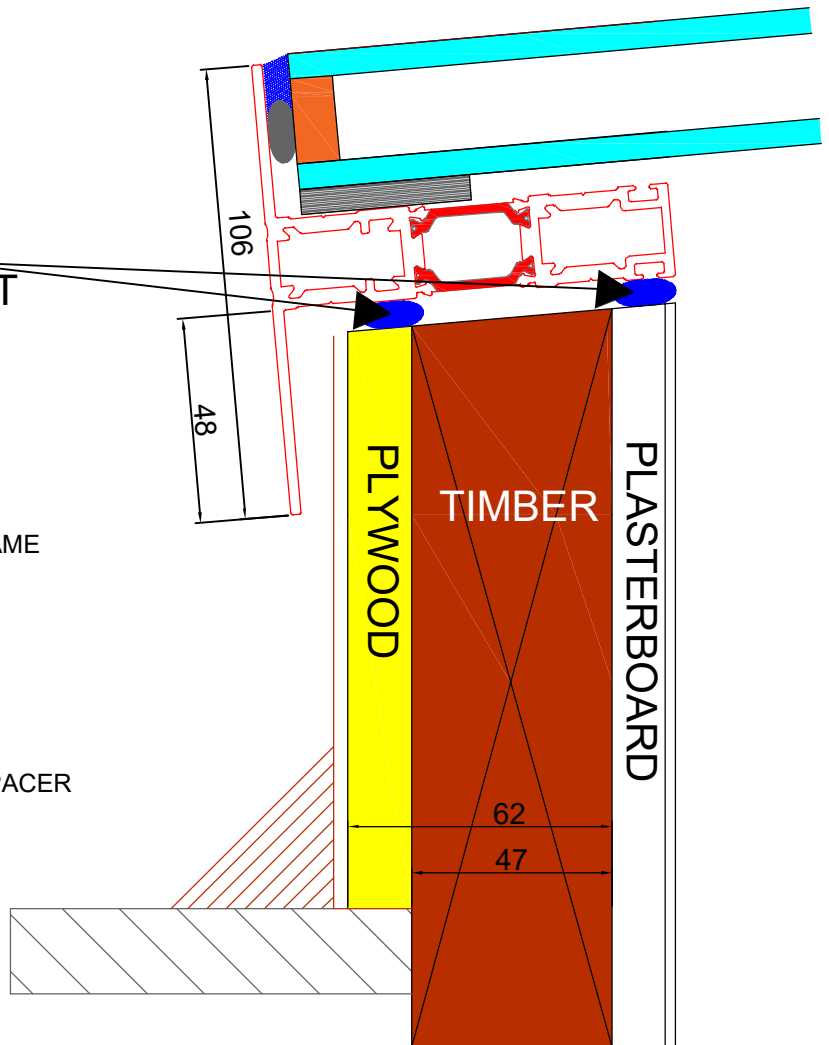

FITTER APPLIED
SILICONE SEALANT

- FLAT ROOFLIGHT FRAME
- SILICONE SEALANT
- DIMENSIONS
- INSULATING FOAM
- TIMBER
- PLASTERBOARD
- PLYWOOD
- 6MM GLASS
- 20MM WARM EDGE SPACER

ROOFLIGHT TO BE FITTED ONTO A MINIMUM 5 DEGREE PITCH