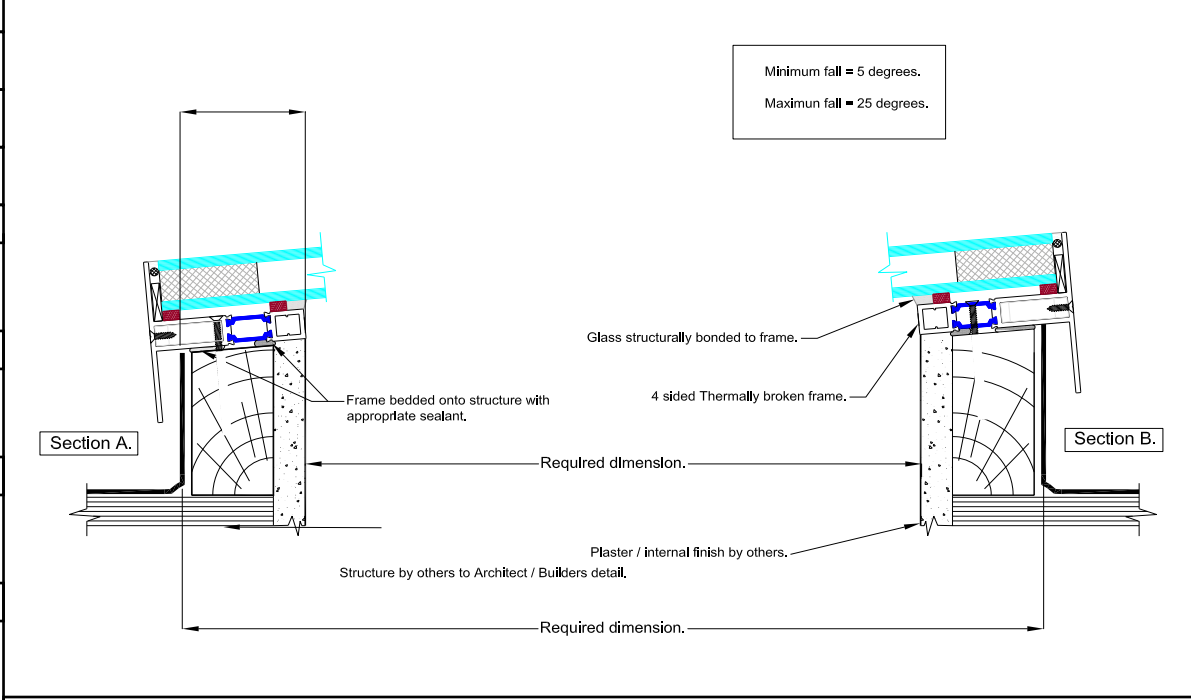

ORDER / QUOTE BONDED FLAT ROOFLIGHT

External Kerb Dimension (Required):		X		mm
Kerb Thickness - Including Plasterboard (Optional):		X		mm
Internal Kerb Size - Including Plasterboard (Optional):		X		mm

Profile Colour

Stock Colours are:

- RAL 7016 Anthracite Grey
- Black Matt
- RAL 7016 Anthracite Grey - External RAL 9016 White - Internal

102-120 North Lane, Aldershot, Hampshire GU12 4QN

01252 336614

enquiries@total-as.com

sales@glassroofsuk.com

Your Company Name

Your Company Phone Number

Your Company Email

Client Ref:

Black Matt

RAL 7016 Anthracite Grey Matt

RAL 7016 Anthracite Grey Matt / RAL 9016 White Gloss

Custom RAL - External

Custom RAL - Internal

Finish **M / S / G**

Roof Glazed With 32mm Unit Toughened, Argon Gas, Solar Glass, Structural Silicone Seal, Solar Neutral, Double Glazed.

Glazing

Glazed (STD)

Unglazed

Extras

Laminated Inner Pane

Ritect / Euro Sheild Self Cleaning Coating

* If no kerb size is supplied, the roof will be manufactured with a black film to suit standard 80mm kerb

** All roofs are to be pitched at a minimum of 5 degrees

If you wish to place an order please sign and mail / fax back.

Supplied

Supply Fully Bonded (STD)

Supply Glass Prepped and Loose

Quote Number:

Delivery Address:

Notes:

Walk On Options

Internal Walk On

External Walk On

Anti Slip Coating

Removal of 45mm Frame Leg

Print Name:

Signed:

Print Name: _____ **Date:** _____

Signed: _____